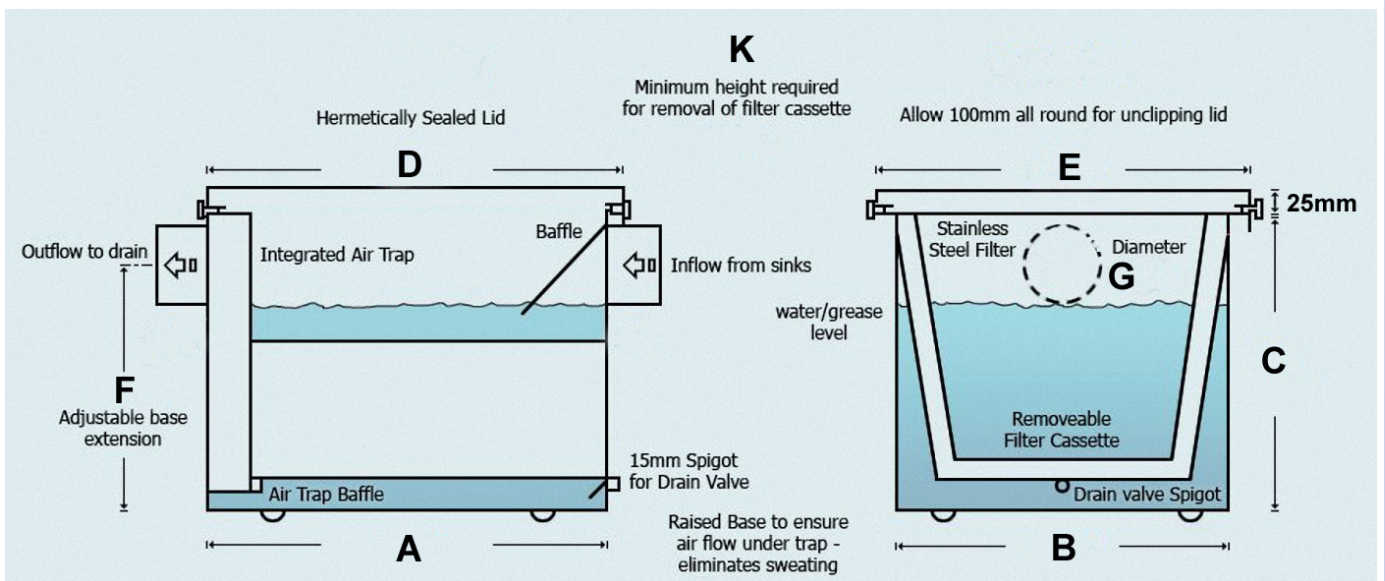

Grease Master Junior Grease Trap

- **LOW VOLUME SITES:**

The **Grease Master Junior** grease trap is designed for low volume sites (less than 50 meals per day) who want the protection of a grease trap without the cost of a maintenance contract.

- **BUILT-IN STRAINER:**

The **Grease Master Junior** functions like a normal grease trap but features an in-built filter basket for straining and collecting solid waste.

- **SIMPLE TO MAINTAIN:**

Simply remove the lid and empty the filter basket on a daily basis. Collected liquid oils that cannot be removed by the filter basket should be scooped out on a daily basis with a suitable container and safely disposed of. Each unit is supplied with adjustable legs that allow the unit to be cleaned under and they also make installation easier.

The GMJ's also act as a handy **SOLIDS INTERCEPTOR**

Model	Suitability	A	B	C	D	E	F	G	K	Weight
GMJ SS	Solids Interceptor	225	150	150	225	150	120	40	300	6kg
GMJ 20	1 Domestic Sink	350	300	200	375	350	163-330	50	400	10kg
GMJ 40	1 Commercial Sink	500	400	200	525	450	163-330	50	400	16kg