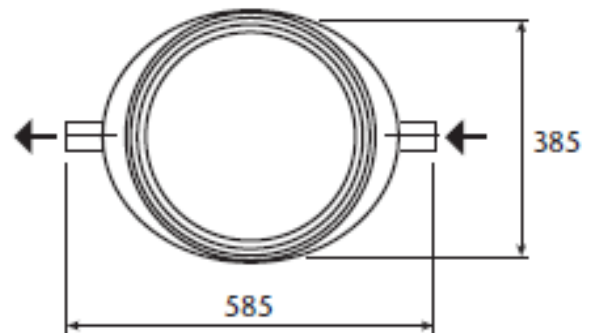

Grease Master Mini

Grease Master Mini - Entry Level Grease Trap