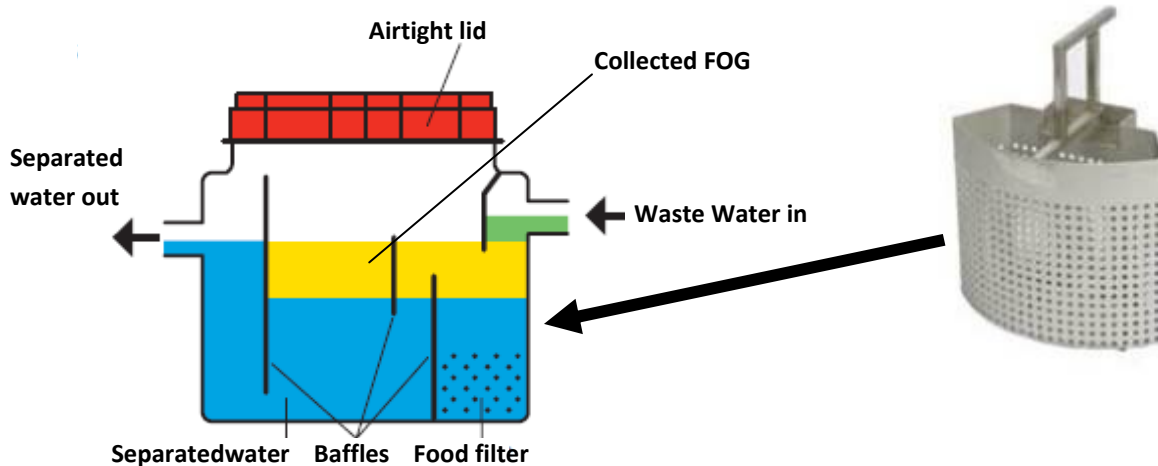

- NOTE:

For sites where food waste is present, the following stainless steel filter basket is available.