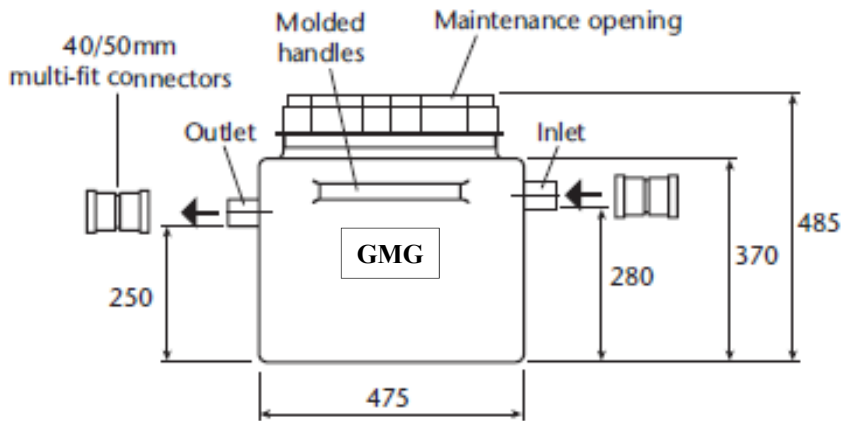

Grease Master Mini

Grease Master Mini - Entry Level Grease Trap